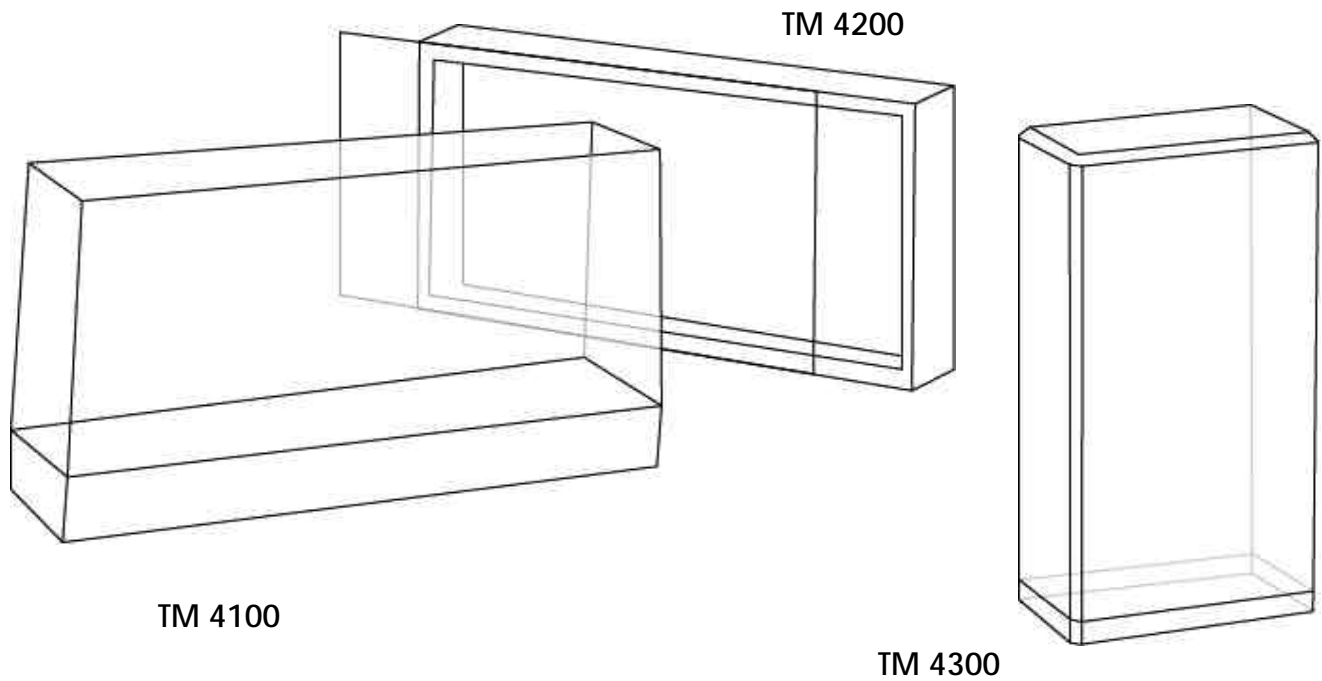

Display Boxes

TM 4100 *

Display Box

Friction Fit/Stand-Up

9 1/2" (241 mm) Width

5 1/8" (130 mm) Height

2 3/8" (60 mm) Deep

TM 4300 *

Display Box

Friction Fit/Stand-Up

3 1/8" (80 mm) Width

6" (153 mm) Height

1 7/8" (48 mm) Deep

TM 4200 *

Display Box

Slider/Coffret

9 3/4" (248 mm) Width

5 1/4" (133 mm) Height

1 7/16" (37 mm) Deep

---

*Items with separate part molds allow for different colored sets.