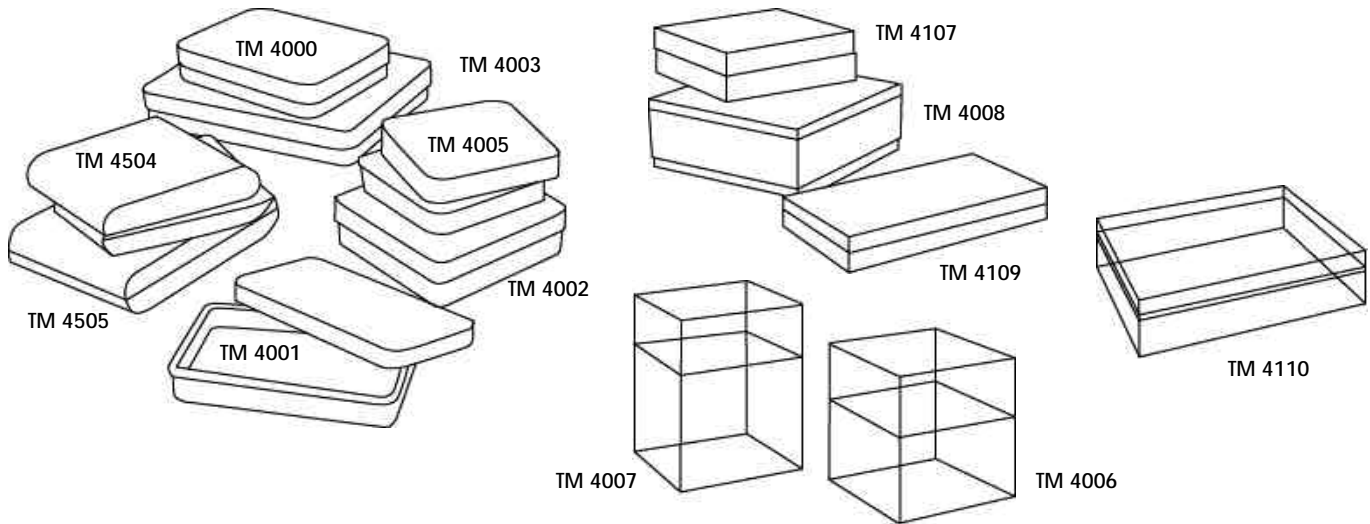

# Display Boxes

## TM 4000

Display Case  
 Loose-Fit Cover  
 8 1/4" (210 mm) Length  
 6 1/8" (156 mm) Width  
 1 15/16" (49 mm) Height

## TM 4001

Display Case  
 Loose-Fit Cover  
 8" (203 mm) Length  
 4 3/4" (121 mm) Width  
 1 15/16" (49 mm) Height

## TM 4505

Display Case  
 Loose-Fit Cover  
 8 3/4" (222 mm) Length  
 6 1/2" (165 mm) Width  
 2" (51 mm) Height

*\*Items with separate part molds allow for different colored sets.*